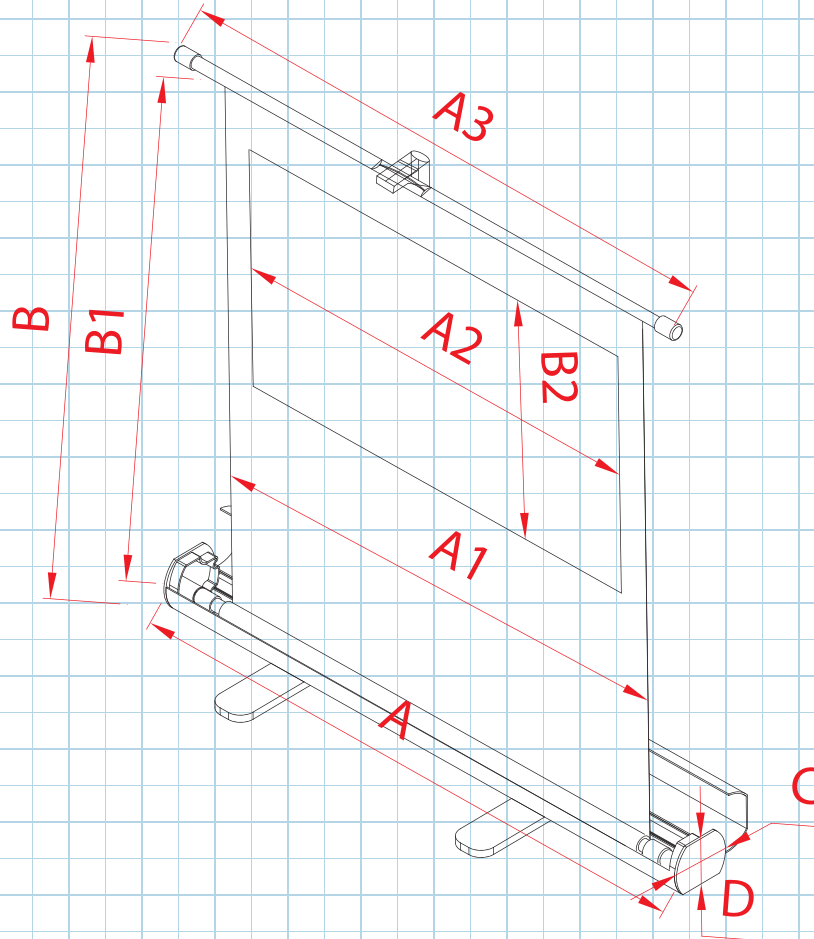

Unit: inch

Can't find size and ratio you're looking for? Visit elitescreens.com/csr to create your own

The listed measurements are for general reference only. Please contact Elite Screens to verify product design and dimensions before attempting to integrate its products with any structural or furniture modification. Although a manufacturer may offer product advice, it may be taken or disregarded at the integrator's discretion. Elite Screens will not be held responsible or be otherwise liable for faulty installations.

www.elitescreens.com