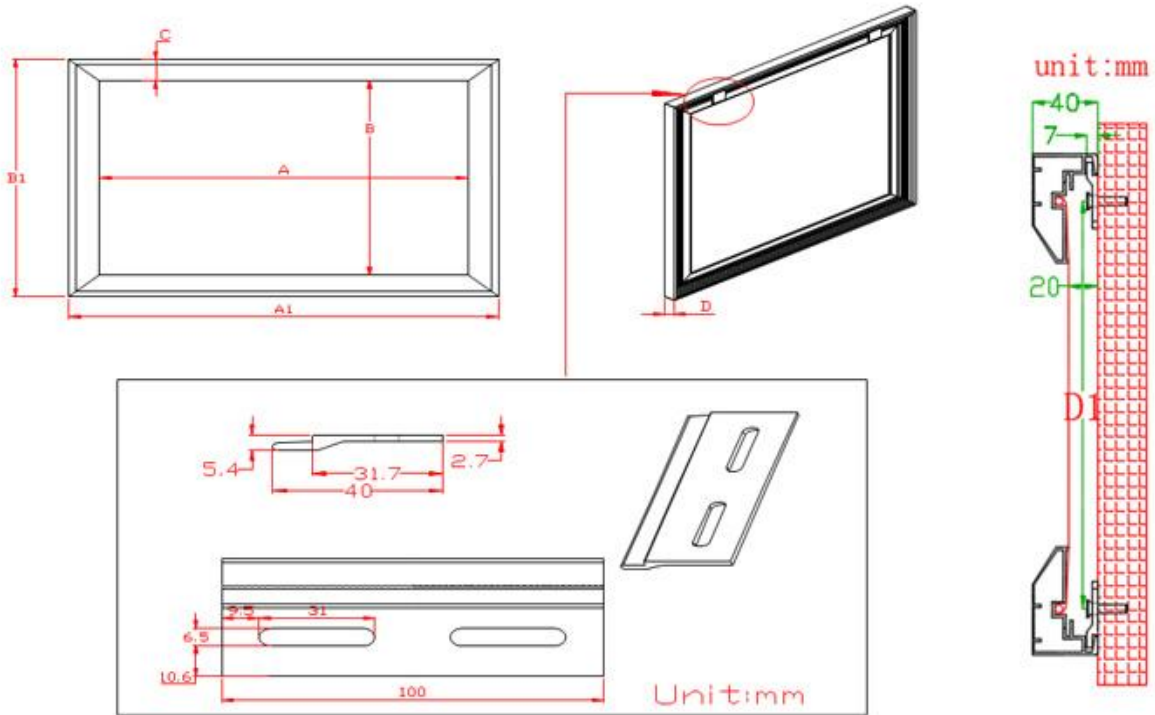

ezFrame Series Dimensions Table (16:9)

The listed measurements are for general reference only. Please contact Elite Screens to verify product design and dimensions before attempting to integrate its products with any structural or furniture modification. Although a manufacturer may offer product advice, it may be taken or disregarded at the integrator's discretion. Elite Screens will not be held responsible or be otherwise liable for faulty installations.

Note: Data Error may be ±1"