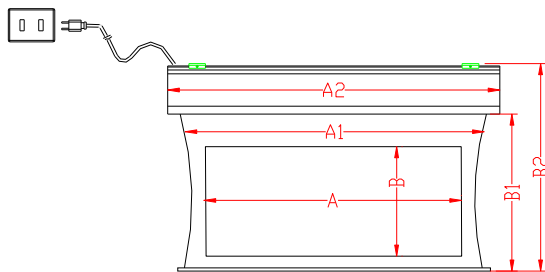

Unit: Inches

Models	Diagonal Size / Aspect Ratio	Case Length (A2)	Screen Width (A1)	View Width (A)	Screen Material to Bottom Bar (B1)	View Height (B)	Overall Height (B2)	Case Height (B4)	Screen Material to Wall Distance (C1)	Case width w/bracket (C)	N.W (KGS)
DTE97C78H	97" (2.35:1)	104.4	96.7	89.3	48.0	38.0	54.6	6.7	1.0	4.7	47.3
	78" (16:9)	104.4	96.7	67.5	48.0	38.0	54.6	6.7	1.0	4.7	
DTE97C78H-E24	97" (2.35:1)	104.4	96.7	89.3	65.9	38.0	72.6	6.7	1.0	4.7	49.5
	78" (16:9)	104.4	96.7	67.5	65.9	38.0	72.6	6.7	1.0	4.7	
DTE110C88H	110" (2.35:1)	116.2	108.5	101.0	53.0	43.0	59.6	6.7	1.0	4.7	52.6
	88" (16:9)	116.2	108.5	76.4	53.0	43.0	59.6	6.7	1.0	4.7	
DTE110C88H-E20	110" (2.35:1)	116.2	108.5	101.0	67.0	43.0	73.7	6.7	1.0	4.7	55.0
	88" (16:9)	116.2	108.5	76.4	67.0	43.0	73.7	6.7	1.0	4.7	
DTE117C94H	117" (2.35:1)	122.8	114.4	106.9	55.5	45.5	62.2	6.7	1.0	4.7	56.5
	94" (16:9)	122.8	114.4	80.9	55.5	45.5	62.2	6.7	1.0	4.7	
DTE117C94H-E16	117" (2.35:1)	122.8	114.4	106.9	65.5	45.5	72.2	6.7	1.0	4.7	60.5
	94" (16:9)	122.8	114.4	80.9	65.5	45.5	72.2	6.7	1.0	4.7	
DTE133C106H	133" (2.35:1)	137.1	129.6	122.1	61.9	52.0	68.6	6.7	1.0	4.7	70.4
	106" (16:9)	137.1	129.6	92.4	61.9	52.0	68.6	6.7	1.0	4.7	

*Measurement dimensions are intended as a reference only and subject to change without notice
Note: Data Error may be ±1"

Front view