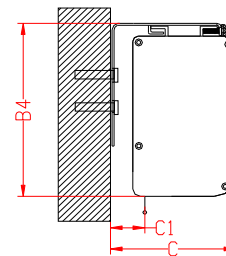

Osprey Tension Dual Series Dimensions Table

Unit:mm

Models	Diagonal Size / Aspect Ratio	Case Length (A2)	Screen Width (A1)	View Width (A)	Screen Material to Bottom Bar (B1)	View Height (B)	Overall Height (B2)	Case Height (B4)	Screen Material to Wall Distance (C1)	Case width w/bracket (C)	N.W (KGS)
DTE97C78H	97" (2.35:1)	2651	2457	2267	1218	965	1388	170	25	120	21.5
	78" (16:9)	2651	2457	1715	1218	965	1388	170	25	120	
DTE97C78H-E24	97" (2.35:1)	2651	2457	2267	1675	965	1845	170	25	120	22.5
	78" (16:9)	2651	2457	1715	1675	965	1845	170	25	120	
DTE110C88H	110" (2.35:1)	2952	2756	2566	1345	1092	1515	170	25	120	23.9
	88" (16:9)	2952	2756	1941	1345	1092	1515	170	25	120	
DTE110C88H-E20	110" (2.35:1)	2952	2756	2566	1701	1092	1871	170	25	120	25
	88" (16:9)	2952	2756	1941	1701	1092	1871	170	25	120	
DTE117C94H	117" (2.35:1)	3118	2906	2716	1409	1156	1579	170	25	120	25.7
	94" (16:9)	3118	2906	2055	1409	1156	1579	170	25	120	
DTE117C94H-E16	117" (2.35:1)	3118	2906	2716	1663	1156	1833	170	25	120	27.5
	94" (16:9)	3118	2906	2055	1663	1156	1833	170	25	120	
DTE133C106H	133" (2.35:1)	3482	3292	3102	1573	1320	1743	170	25	120	32
	106" (16:9)	3482	3292	2347	1573	1320	1743	170	25	120