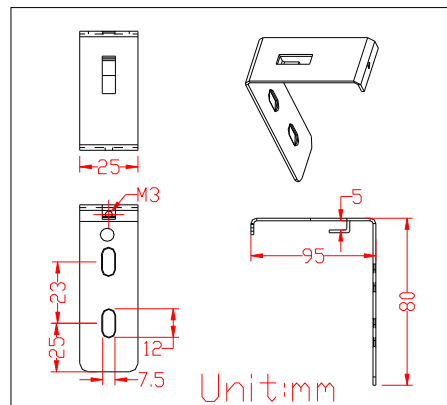

**Unit: Inches**

Models	Diagonal Size / Aspect Ratio	Case Length (A2)	Screen Width (A1)	View Width (A)	Screen Material to Bottom Bar (B1)	View Height (B)	Overall Height (B2)	Case Height (B4)	Screen Material to Wall Distance (C1)	Case width w/bracket (C)	N.W (KGS)
DTE97C78H	97" (2.35:1)	104.4	96.7	89.3	48.0	38.0	54.6	6.7	1.0	4.7	47.3
	78" (16:9)	104.4	96.7	67.5	48.0	38.0	54.6	6.7	1.0	4.7	
DTE97C78H-E24	97" (2.35:1)	104.4	96.7	89.3	65.9	38.0	72.6	6.7	1.0	4.7	49.5
	78" (16:9)	104.4	96.7	67.5	65.9	38.0	72.6	6.7	1.0	4.7	
DTE110C88H	110" (2.35:1)	116.2	108.5	101.0	53.0	43.0	59.6	6.7	1.0	4.7	52.6
	88" (16:9)	116.2	108.5	76.4	53.0	43.0	59.6	6.7	1.0	4.7	
DTE110C88H-E20	110" (2.35:1)	116.2	108.5	101.0	67.0	43.0	73.7	6.7	1.0	4.7	55.0
	88" (16:9)	116.2	108.5	76.4	67.0	43.0	73.7	6.7	1.0	4.7	
DTE117C94H	117" (2.35:1)	122.8	114.4	106.9	55.5	45.5	62.2	6.7	1.0	4.7	56.5
	94" (16:9)	122.8	114.4	80.9	55.5	45.5	62.2	6.7	1.0	4.7	
DTE117C94H-E16	117" (2.35:1)	122.8	114.4	106.9	65.5	45.5	72.2	6.7	1.0	4.7	60.5
	94" (16:9)	122.8	114.4	80.9	65.5	45.5	72.2	6.7	1.0	4.7	
DTE133C106H	133" (2.35:1)	137.1	129.6	122.1	61.9	52.0	68.6	6.7	1.0	4.7	70.4
	106" (16:9)	137.1	129.6	92.4	61.9	52.0	68.6	6.7	1.0	4.7	

\*Measurement dimensions are intended as a reference only and subject to change without notice  
Note: Data Error may be ±1"

Front view

Side view

Unit:mm