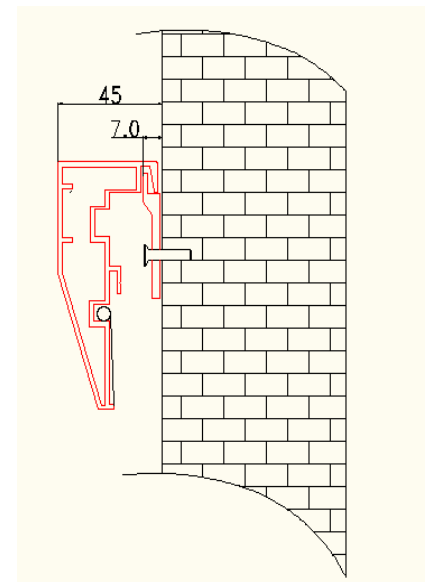

The listed measurements are for general reference only. Please contact Elite Screens to verify product design and dimensions before attempting to integrate its products with any structural or furniture modification. Although a manufacturer may offer product advice, it may be taken or disregarded at the integrator's discretion. Elite Screens will not be held responsible or be otherwise liable for faulty installations.

Note: Data Error ±1", *Denotes a Discontinued Item, stock may be limited or unavailable.

Unit:mm