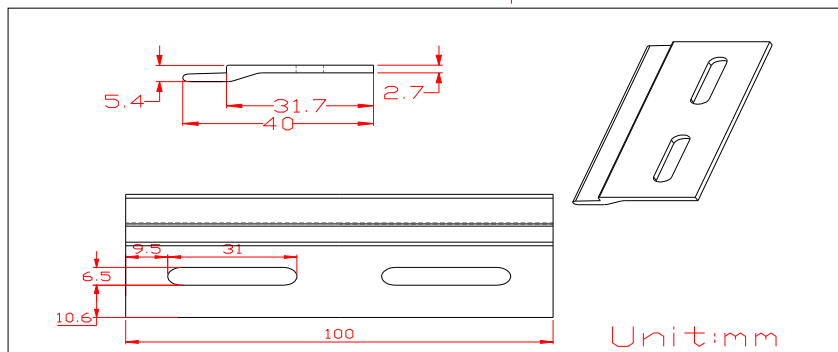

The listed measurements are for general reference only. Please contact Elite Screens to verify product design and dimensions before attempting to integrate its products with any structural or furniture modification. Although a manufacturer may offer product advice, it may be taken or disregarded at the integrator's discretion. Elite Screens will not be held responsible or be otherwise liable for faulty installations.

Note: Data Error ±1", *Denotes a Discontinued Item, stock may be limited or unavailable.

Unit:mm