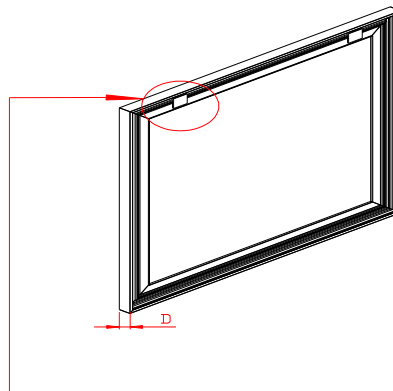

The listed measurements are for general reference only. Please contact Elite Screens to verify product design and dimensions before attempting to integrate its products with any structural or furniture modification. Although a manufacturer may offer product advice, it may be taken or disregarded at the integrator's discretion. Elite Screens will not be held responsible or be otherwise liable for faulty installations.

Note: Data Error ±1", *Denotes a Discontinued Item, stock may be limited or unavailable.

Unit:mm