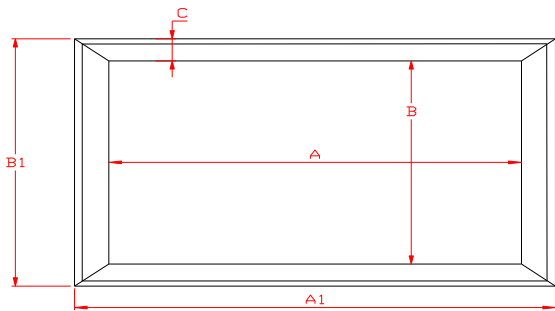

The listed measurements are for general reference only. Please contact Elite Screens to verify product design and dimensions before attempting to integrate its products with any structural or furniture modification. Although a manufacturer may offer product advice, it may be taken or disregarded at the integrator's discretion. Elite Screens will not be held responsible or be otherwise liable for faulty installations.

Note: Data Error ±1", *Denotes a Discontinued Item, stock may be limited or unavailable.

Unit:mm