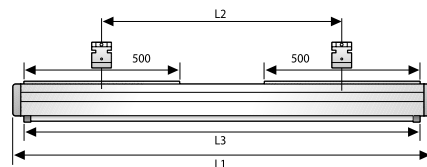

CINEMA (RF) ELECTROL