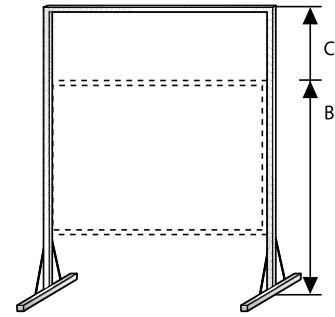

FAST-FOLD®

Reinforced frame and hinges.