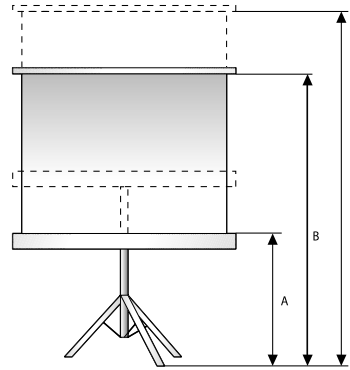

PROFESSIONAL

Special transport lock protects the screen fabric from damage.

- Professional projection screen on a tripod with integrated OHP bracket with a length of 30 cm.
- The Professional's stable tripod is made from round tubing and features a foot-operated toe-release mechanism.
- Special transport lock shields the screen fabric from damage.
- Easy-to-operate handle for adjusting height and aspect ratios.

ACCESSORIES

- Protective cover shields the tripod screen from dust and prevents damage during transportation.
 - 10830043 screen width 145 cm
 - 10830044 screen width 160 cm
 - 10830045 screen width 180 cm
 - 10830046 screen width 200 cm

PROFESSIONAL

Aspect ratio	Screensize hwx cm	Viewingsize hwx cm	Transport length in cm	Net weight in kg	Screen fabrics		(A) Bottom surface in cm	(B) Min. height in cm	(C) Max. height in cm
					Matte White S prod.code	Datalux S prod.code			
1:1	145x145	140x140	155	10	10400044	10400043	62-97	202	237
1:1	160x160	151x151	168	11	10400046	10400045	62-114	213	265
1:1	180x180	173x173	188	12	10400048	10400047	62-132	235	305
1:1	200x200	195x195	210	14	10400052	10400053	62-110	257	305