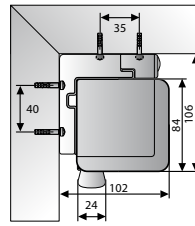

PROSCREEN

Professional quality, spring-operated.

- Professional manual projection screen, available with various aspect ratios and screen fabrics.
- The supple spring mechanism allows the projection screen fabric to be extended and retracted quickly and smoothly.
- The screen locks into place at 20 cm intervals for required height adjustment.
- Easy to mount on a wall or ceiling and/or in coving thanks to the Easy Install system.
- The case and the projection screen fabric can be made to exactly the right size and the case and slat bar are available in any colour for optimal integration into any interior.

PROSCREEN

Aspect ratio	Screensize hwxw cm	Viewingsize hwxw cm	Nominal diagonal cm inches		Case (RAL 9016)			Net weight in kg	Screen fabrics		
					L1	L2	L3		Matte White S	Datalux S	High Power
					mm	mm	mm		prod.code	prod.code	prod.code
4:3	138x180	126x168	210	83	1914	1734	1820	11	10200016	10200030	10200018
4:3	153x200	143x190	238	94	2134	1954	2040	13	10200008	10200031	10200020
4:3	168x220	158x210	263	103	2334	1754	2240	15	10200123	10200124	10200125
4:3	183x240	173x230	288	113	2534	2354	2440	16	10200009	10200032	10200022
4:3	213x280	203x270	338	133	2934	2754	2840	19	10200005	10200034	
16:9	117x200	107x190	218	86	2134	1954	2040	12	10200035	10200036	
16:9	128x220	118x210	241	95	2334	1754	2240	15	10200126	10200127	
16:9	139x240	129x230	264	104	2534	2354	2440	15	10200023	10200029	
16:9	162x280	152x270	310	122	2934	2754	2840	18	10200090	10200091	
16:10	129x200	119x190	224	88	2134	1954	2040	12	10201062		
16:10	141x220	131x210	248	97	2334	1754	2240	15	10201068		
16:10	154x240	144x230	271	107	2534	2354	2440	16	10201061		
16:10	179x280	169x270	318	125	2934	2754	2840	18	10201069		
1:1	160x160	151x151			1714	1534	1620	10	10200001	10200026	10200011
1:1	180x180	173x173			1914	1734	1820	12	10200002	10200027	10200013
1:1	200x200	195x195			2134	1954	2040	14	10200004	10200028	10200015
1:1	220x220	215x215			2334	1754	2240	15	10200121	10200122	
1:1	240x240	235x235			2534	2354	2440	17	10200006	10200033