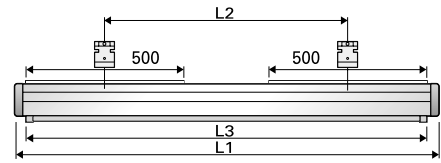

PROSCREEN

Professional quality, spring-operated.

- Professional manual projection screen, available with various aspect ratios and screen fabrics.
- The supple spring mechanism allows the projection screen fabric to be extended and retracted quickly and smoothly.
- The screen locks into place at 20 cm intervals for required height adjustment.
- Easy to mount on a wall or ceiling and/or in coving thanks to the Easy Install system.
- The case and the projection screen fabric can be made to exactly the right size and the case and slat bar are available in any colour for optimal integration into any interior.

PROSCREEN

Aspect ratio	Screensize hwxw cm	Viewingsize hwxw cm	Nominal diagonal cm inches		Case (RAL 9016)			Net weight in kg	Screen fabrics		
					L1	L2	L3		Matte White S	Datalux S	High Power
					mm	mm	mm		prod.code	prod.code	prod.code
4:3	138x180	126x168	210	83	1914	1734	1820	11	10200016	10200030	10200018
4:3	153x200	143x190	238	94	2134	1954	2040	13	10200008	10200031	10200020
4:3	168x220	158x210	263	103	2334	1754	2240	15	10200123	10200124	10200125
4:3	183x240	173x230	288	113	2534	2354	2440	16	10200009	10200032	10200022
4:3	213x280	203x270	338	133	2934	2754	2840	19	10200005	10200034	
16:9	117x200	107x190	218	86	2134	1954	2040	12	10200035	10200036	
16:9	128x220	118x210	241	95	2334	1754	2240	15	10200126	10200127	
16:9	139x240	129x230	264	104	2534	2354	2440	15	10200023	10200029	
16:9	162x280	152x270	310	122	2934	2754	2840	18	10200090	10200091	
16:10	129x200	119x190	224	88	2134	1954	2040	12	10201062		
16:10	141x220	131x210	248	97	2334	1754	2240	15	10201068		
16:10	154x240	144x230	271	107	2534	2354	2440	16	10201061		
16:10	179x280	169x270	318	125	2934	2754	2840	18	10201069		
1:1	160x160	151x151			1714	1534	1620	10	10200001	10200026	10200011
1:1	180x180	173x173			1914	1734	1820	12	10200002	10200027	10200013
1:1	200x200	195x195			2134	1954	2040	14	10200004	10200028	10200015
1:1	220x220	215x215			2334	1754	2240	15	10200121	10200122	
1:1	240x240	235x235			2534	2354	2440	17	10200006	10200033