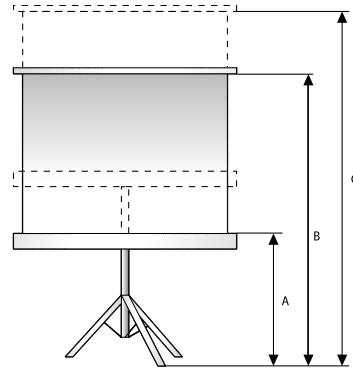

PROSTAR

Very stable, robust and rotatable tripod.

- Top-quality, stable and durable projection screen on tripod for intensive, portable use.
- The ProStar's very stable tripod is made from square tubing and features a simple foot-operated toe-release mechanism.
- The ProStar can turn 360 degrees on its tripod.
- Special transport lock protects the screen fabric from damage.
- Self-locking handle for optimum height adjustment and portability.
- Integrated OHP bracket for keystone correction with a length of 40 cm.