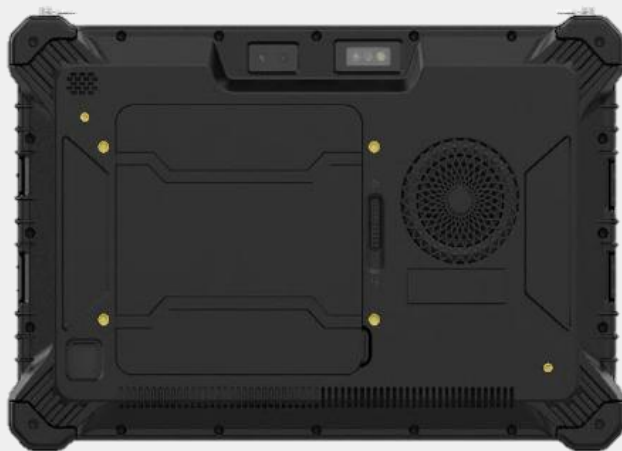

- IP67 /MIL-STD-810H
- Size: 284(W)*189(D)*25(H)mm
- Weight: 1000g

OUKITEL

NEW

IT10c

- Screen: 10.1", 1200x1920, 500nit (700nit), Touch screen
 - CPU: Intel Core i5-1235U
 - Memory: 16GB+256GB
 - Camera: Front 5MP, Rear 8MP
 - Battery: Detachable 5600mAh, 7.6V
 - Charger: 65W
 - OS: Windows 11
-
- Standard Port: 3.5mm*1, Mini HDMI*1, USB3.0*1, Type-C*1, DC*1, RJ45*1, RS232(485)*1, SIM/TF*1, PogoPin_12Pin*1
 - Optional Module: WIFI/BT, 4G/5G, GNSS, Fingerprint, NFC, RFID, 2D Barcode, SE chip, aviation connector
-
- IP67 /MIL-STD-810H
 - Size: 284(W)*189(D)*25(H)mm
 - Weight: 1000g

OUKITEL

NEW

IT10_D

- Screen: 10.1", 1200x1920, 500nit (700nit), Touch screen
- CPU: Intel Core i5-1235U
- Memory: 16GB+256GB
- Camera: Front 5MP, Rear 8MP
- Battery: Detachable 11200mAh, 7.6V
- Charger: 65W
- OS: Windows 11