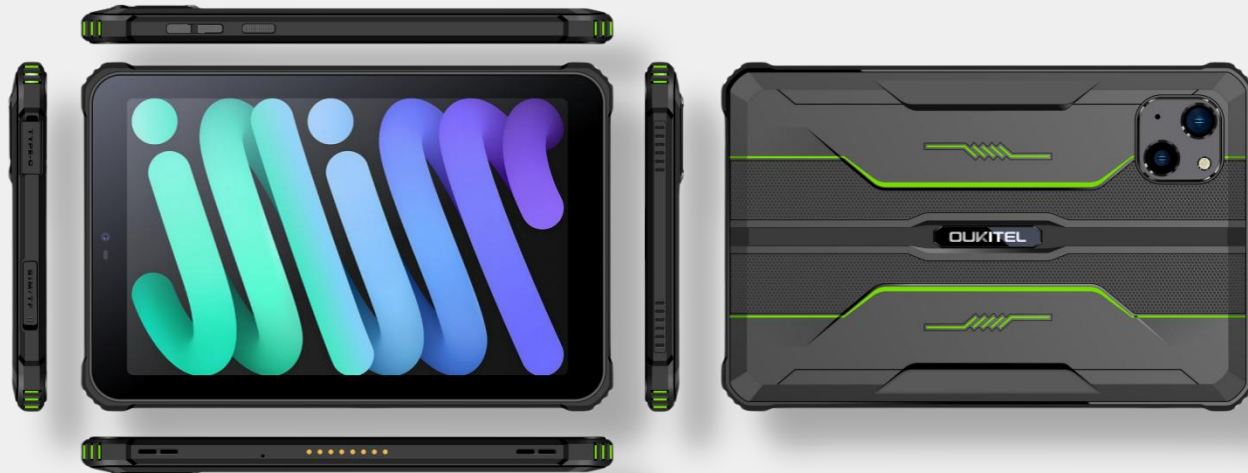

2026 Product Roadmap

Jeffrey Chao
Oukitel Group

Rugged Tablets & Laptops
IP68, IP69K, MIL-STD-810H

RT3 Pro

- 8" HD+, 800*1280
- MTK G81
- 4GB+128GB
- 8MP, 16MP
- 5150mAh, 5V2A
- Pogopin, Seat charger (Optional)
- NFC
- Android 15.0
- 207*134*14MM
- Grey, Green, Orange
- 4G, Full bands
- MP date: Already

OUKITEL

RT3 Plus

- 8" HD+, 800*1280
- MTK G81
- 4GB+128GB
- 8MP, 16MP
- 11000mAh, 18W PD3.0
- Pogopin, Seat charger (Optional)
- NFC
- Android 15.0
- 207*134*16.5MM
- Black, Blue
- 4G, Full bands
- MP date: Already

OUKITEL

- RT7 TITAN 5G
- 10.1", 1200*1920 60Hz
- MTK Dimensity 7050
- 12GB+512GB
- 32MP, 48+20+2MP
- 32000mAh, 33W PPS
- /
- WIFI6, NFC, Gyroscope
- Android 15.0
- 251.4*170.4*19.8MM
- Black, Blue
- 5G, Global bands
- MP date: Already