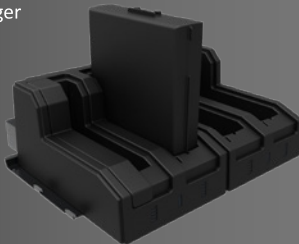

Power Solutions

Battery Charger
EB100

Specs

- 1-bay 2nd battery charger
- Dimensions : 94 x 85 x 34 mm (3.7 x 3.4 x 1.32 in)
- Weight : 140g (0.31 lb)

Match Products

- PM-311B

Specs

- 2-bay design, each bay can support both standard and extended battery
- Clear LED indicators, power and charging status
- Share the same power adapter with Tablet
- Dimensions : 154 x 106 x 80 mm (6.1 x 4.2 x 3.2 in)
- Weight : 600g (1.32 lb)

Match Products

- SOL PA501, PX501 Gen3, PM-521

2-Bay Battery Charger
EB200

Specs

- 4-bay design, each bay can support both standard and extended battery
- Clear LED indicators, power and charging status
- Dimensions : 214 x 207 x 83 mm (8.41 x 8.15 x 3.27 in)
- Weight:1530g (3.37 lb)

Match Products

- SOL PA501, PX501 Gen3, PM-521

4-Bay Battery Charger
RSK-BC400

Specs

- Vehicle charger with cigarette plug
- Input : 10-32V, 11A Max
- Output : 18.5V (18.5V), 4.9A (4.9A) 90W

Match Products