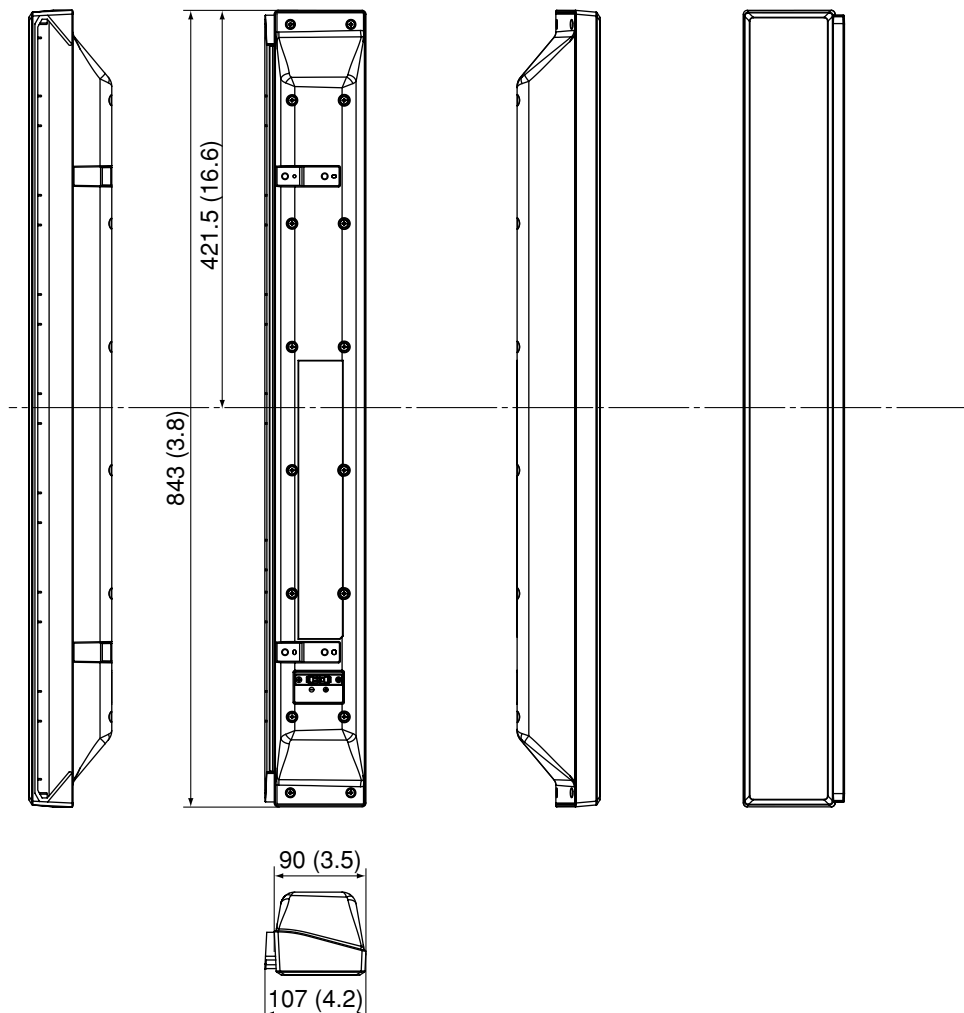

For 58-inch type Plasma Display only

Speakers

TY-SP58P10WK

Product summary

This product is exclusive speakers to mount for 58 inch plasma display.

Product specifications (Design and specifications are subject to change without notice)

Dimensions (W x H x D)	107 mm x 843 mm x 88 mm (4.2" x 33.2" x 3.5")
Weight	2.5 kg (5.5 lbs.) / each
Speaker unit	Woofer 80 mm dia. x 2 Tweeter 30 mm dia.
Rated input	8 W
Rated impedance	6 Ω
Cabinet color	Metalic black

- Accessories
- Mounting bracket (right x 2, left x 2)
 - Bracket mounting screw (x 12)
 - Speaker cable (20 cm) x 2
 - Sponge (x 2)

Dimensions

Unit : mm (inches)

Cautions : This drawing is not a scale.