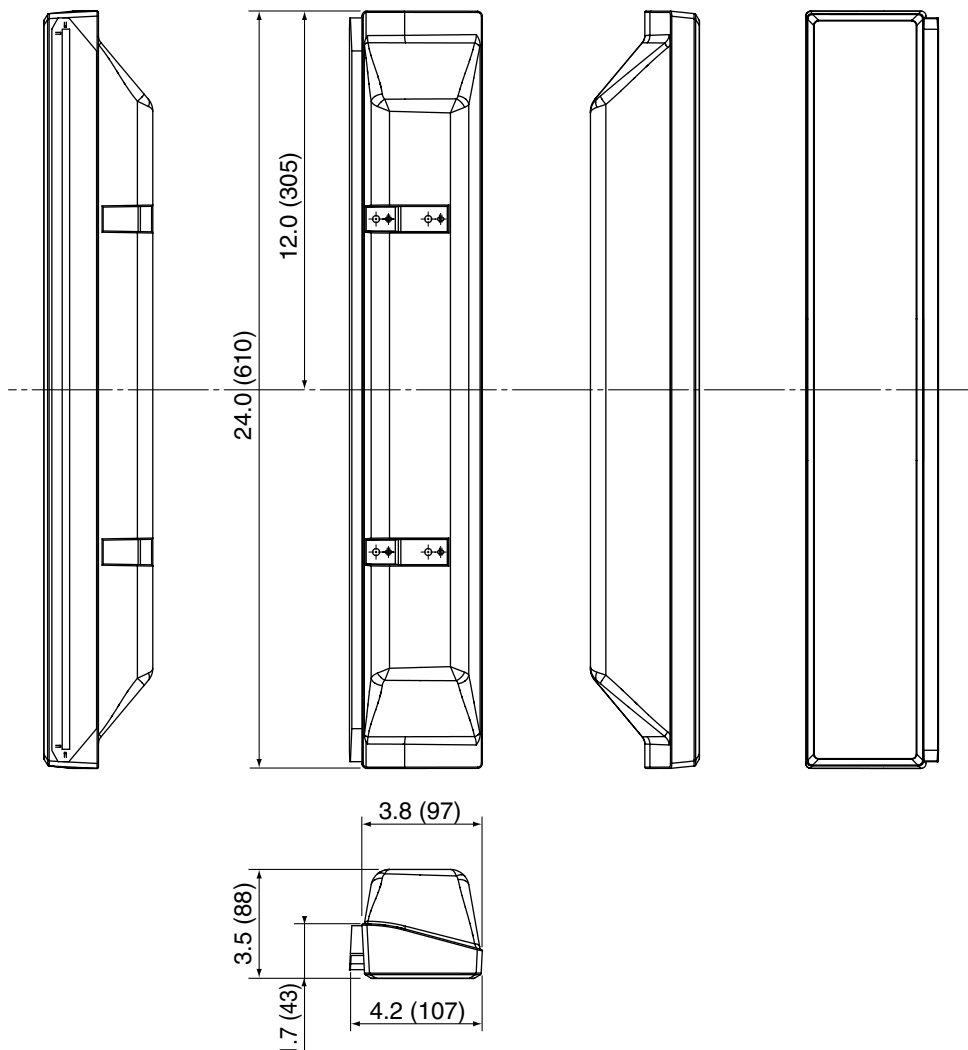

For 42-inch type Plasma Display only

Speakers

TY-SP42P8W-K TY-SP42P8W-S

Product summary

This product is exclusive speakers to mount for 42 inch plasma display.

Product specifications (Design and specifications are subject to change without notice)

Dimensions (W x H x D)	4.2" x 24.0" x 3.5" (107 mm x 610 mm x 88mm)
Mass	4.4 lbs. (2.0 kg)
Speaker unit	Woofer 3.1" (80mm) dia x2 Tweeter 2.4" (60mm) dia.
Rated input	8 W
Rated impedance	6 Ω
Cabinet color	TY-SP42P8W-K : Metallic black TY-SP42P8W-S : Metallic silver
Environment	Temperature : 32 °F - 104 °F (0 °C - 40 °C) Humidity : 20 % - 80 % (Must be no condensation)

- Accessories
- Mounting bracket (right x 2, left x 2)
 - Bracket mounting screw (x 12)
 - Sponge (x 2)
 - Speaker cable (7.9" (20 cm) x 2)

Dimensions

Unit : inches
(mm)

Cautions : This drawing is not a scale.