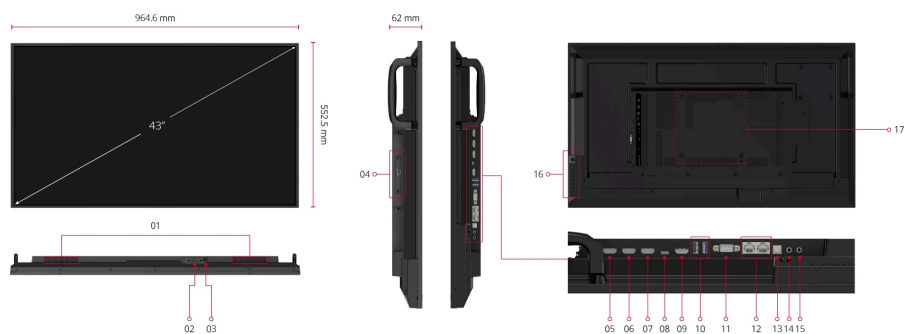

1. Speaker
2. AC IN
3. Power Switch
4. WiFi Slot
5. HDMI 1
6. HDMI 2
7. HDMI 3

8. USB Type-C
9. HDMI Out
10. USB2.0 x1, USB3.2 Gen x1
11. RS232
12. LAN
13. SPDIF
14. Audio In

15. Audio Out
16. Control Panel
17. VESA® Wall Mount (200x200mm)

DISPLAY

Panel Size:	43"
Type/ Tech:	TFT LCD module with DLED backlight
Display Area (mm):	941.184(H) x 529.416(V) 42.5" diagonal
Native Resolution:	3840 x 2160
Aspect Ratio:	16:9
Colors:	8bit+2bitFRC
Brightness:	500 nits
Contrast Ratio:	1200:1 (typ.) / 2000:1 (DCR enabled)
Response Time:	6.5ms
Viewing Angles:	H = 178, V = 178 typ.
Backlight Life:	50,000 Hours
Surface Treatment:	Hardness: 3H, Anti-glare coating, Haze 25%
Bezel:	9.9/9.9/9.9/9.9 mm (L/R/T/B)
Orientation:	Landscape & Portrait

OPERATING HOURS

24/7

DIMENSIONS (W X H X D)

Physical (inch / mm):	37.98 x 21.75 x 2.44 in/ 964.6 x 552.5 x 62 mm
Packaging (inch / mm):	41.57 x 24.88 x 6.14 in/ 1056 x 632 x 156 mm

WEIGHT

Net (lb / kg):	20.06lb / 9.1kg
Gross (lb / kg):	28.75lb / 13.04kg