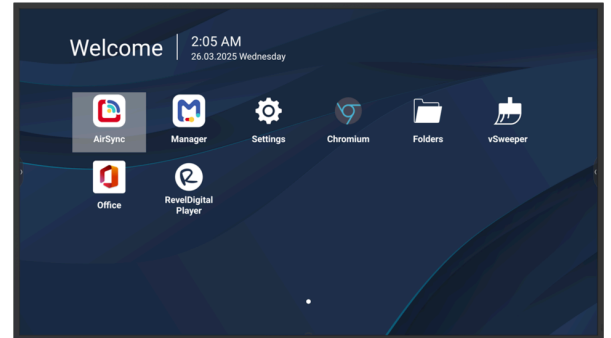

Key Features

- **Fast Warm Boot** eliminates long startup delays, launching signage and content in under 7 seconds.
- **Native 4K UHD in Any Orientation** delivers sharp, high-resolution visuals in landscape or portrait.
- **USB media playback & scheduling with automatic failover** ensures uninterrupted signage
- **Commercial-Grade Brightness & 24/7 Reliability** keep content clear and visible around the clock.
- **Centralized control** with Pro-AV integration and remote management via Web UI and ViewSonic Manager.

Product Description

The ViewSonic CDE31 Series is a turnkey, commercial-grade digital display that delivers impactful communication across corporate, retail, education, and healthcare environments. With native 4K Ultra HD resolution and reliable 24/7 operation, it delivers sharp, consistent visuals in both landscape and portrait orientations— ideal for digital signage and meeting spaces. Powered by Android 14 OS and a next-generation Quad-Core SoC with 8GB RAM, the CDE31 Series ensures smooth playback and responsive performance for continuous content delivery. The platform is upgradeable to Android 16, supporting ongoing security updates and long-term compatibility. For streamlined deployment and management, it offers seamless ProAV integration with leading control systems, dual 16W built-in speakers, 3.5 mm audio in/out. It also supports static IP configuration, a simplified web-based UI, and centralized remote control via ViewSonic Manager.