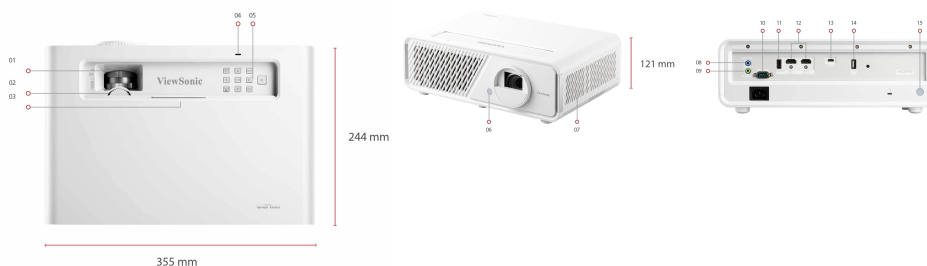

Product Description

The X1 is ViewSonic's first lamp-free high brightness smart projector for home. Powered by 3rd generation LED technology and 3,100 LED Lumens of brightness, the X1 replaces frequent lamp replacement and toxic mercury with immediate and immersive big-screen entertainment through instant on/off capability, cinematic colours covering 125% Rec.709, and an impressive lifespan of 30,000 hours. Dual speakers customised by Harman Kardon deliver powerful, room-filling sound for movie nights or music streamed directly from your smartphone, with the option to connect Bluetooth headphones for personal entertainment. Embedded Wi-Fi connectivity enables screen mirroring directly from smart devices to the big screen, making content streaming easier than ever. And with vertical lens shift, 1.3x optical zoom, H&V keystone, and 4-corner adjustment capabilities, installing this 1080p projector is not only a breeze, but an upgrade to any home cinema.