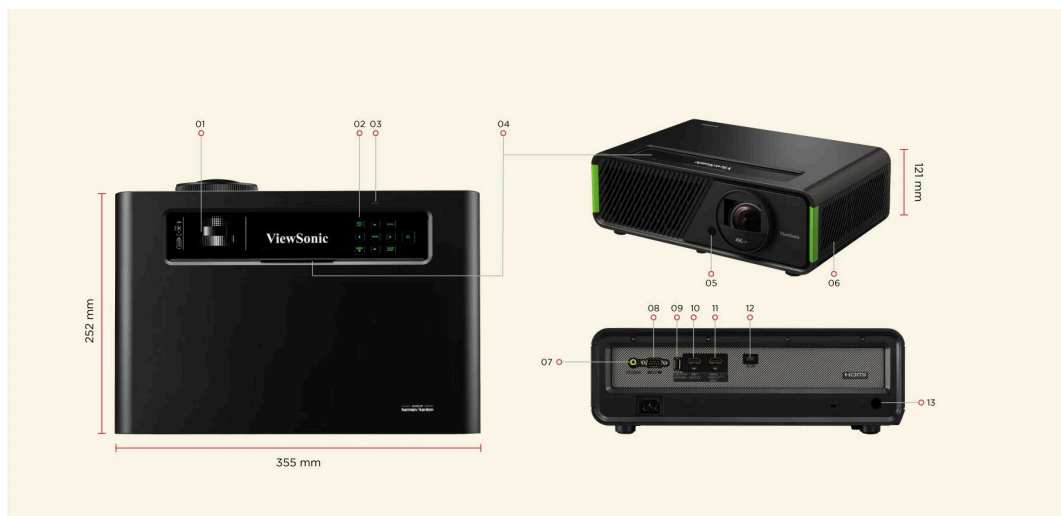

Key Features

- "Designed for Xbox" with 1440p @ 120Hz and 4.2ms ultra-fast input for an unrivaled gaming experience
- Clear viewing day and night: 3,300 LED Lumens, high native contrast by a 0.65" DMD chip
- Easy streaming with built-in Google TV and native Netflix app
- True 4K HDR immersive visual experience
- Theater-level sound by Harman Kardon speakers

Visit Us

www.viewsonic.com

SPECIFICATION

Native Resolution:	3840x2160
Brightness:	3300 (LED Lumens)
Contrast Ratio:	3000000:1
Display Color:	1.07 Billion Colors
Light Source Type:	LED
Light Source Life (hours) with Normal Mode:	60000
Lens:	F=2.53-2.73, f=10.20-12.25mm
Projection Offset:	105%+/-5%
Throw Ratio:	0.69-0.83
Optical Zoom:	1.2X
Digital Zoom:	0.8x-2.0x
Image Size:	60"-120"
Throw Distance:	0.92m-2.2m (100"@1.53m)
Keystone:	H: +/-40° , V: +/-40°
Audible Noise (Normal):	33dB
Audible Noise (Eco):	29dB
Local Storage:	Total 8GB (4GB available storage)
Input Lag:	4.2ms
Resolution Support:	VGA(640 x 480) to 4K(3840 x 2160)
HDTV Compatibility:	480i, 480p, 576i, 576p, 720p, 1080i, 1080p, 2160p
Horizontal Frequency:	15K-135KHz
Vertical Scan Rate:	23-240Hz

CONTROL

RS232 (DB 9-pin male):	1
USB Type A (Services):	1

OTHERS

Power Supply Voltage:	100-240V+/- 10%, 50/60Hz (AC in)
Power Consumption:	Normal: 236W Standby: <0.5W
Operating Temperature:	0~40°C
Carton:	Color
Net Weight:	3.74kg
Gross Weight:	5.6kg
Dimensions (WxDxH) with Adjustment Foot:	355x251x121mm
Packing Dimensions:	490x376x313mm
OSD Language:	English, French, Spanish, Thai, Korean, German, Italian, Russian, Swedish, Dutch, Polish, Czech, T-Chinese, S-Chinese, Japanese, Turkish, Portuguese, Finnish, Indonesian, Hindi, Arabic, Vietnamese, Greek, Hungarian Total 24 languages
User Guide Language:	English, S-Chinese, T-Chinese, Indonesian, Finnish, French, German, Italian, Japanese, Korean, Polish, Portuguese, Russian, Spanish, Swedish, Turkish, Arabic, Czech, Thai, Vietnamese, total 20 languages