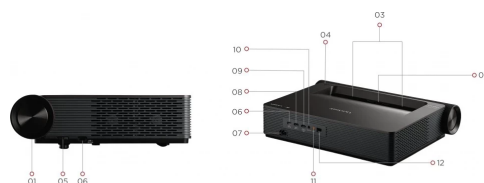

Key Features

- True 4K HDR immersive visual experience
- 0.22 ultra short throw ratio capable of 100" screen from 23cm away
- 2nd generation Laser Phosphor technology with 20,000 hours lifespan
- Theater-level audio by Harman Kardon with Dolby/DTS support
- Smart connectivity via Wi-Fi and Bluetooth

Product Description

The X2000B-4K is ViewSonic's first ultra short throw smart laser projector. Combining true 4K UHD resolution, HDR/HLG support, 100% Rec.709 cinematic colors, and custom-built Harman Kardon speakers with Dolby/DTS soundtrack support, the X2000B-4K delivers an audiovisual feast right out of the box. Capable of projecting a 100" image from just 23cm away, the 0.22 ultra short throw ratio offers an immersive experience along with 4 corner and warping adjustment capabilities to turn virtually any surface into a cinema, live concert, or a wonderland beyond your imagination. Built with 2nd generation laser phosphor technology, the X2000B-4K is geared for instant entertainment and ready to accompany you for 20,000 hours of quality visuals. Smart capabilities such as built-in Wi-Fi for wireless content sharing from your mobile devices and Bluetooth for flexible audio options make content streaming easier than it has ever been before.